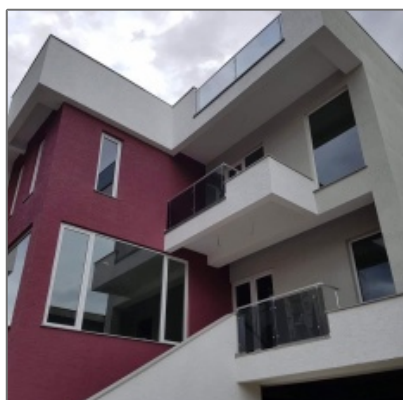

Commercial Building

- 14 Shandor Petefi, Tbilisi

Basic Details

Property Type: **Building**

Listing Type: **For Sale**

Listing ID: **1000**

Price: **\$1,800,000**

View: **Street**

Lot Area: **567 m²**

Property Conditions: **Black frame**

Commercial/Residential: **Commercial**

Price per m2: **\$0**

Custom ID: **Visible to administrators only**

Features

Balcony

Parking Place