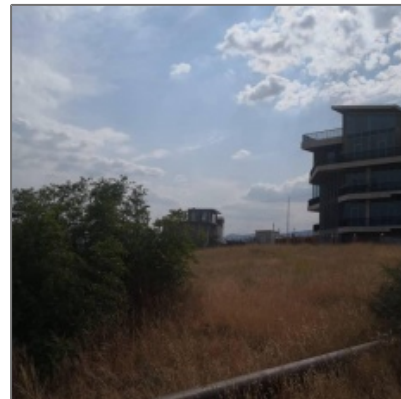

Land_Non agricultural For Sale

- Lisi Lake, Tbilisi

Basic Details

Property Type: **Land_Non agricultural**

Listing Type: **For Sale**

Listing ID: **2354**

Price: **\$145,000**

View: **Garden**